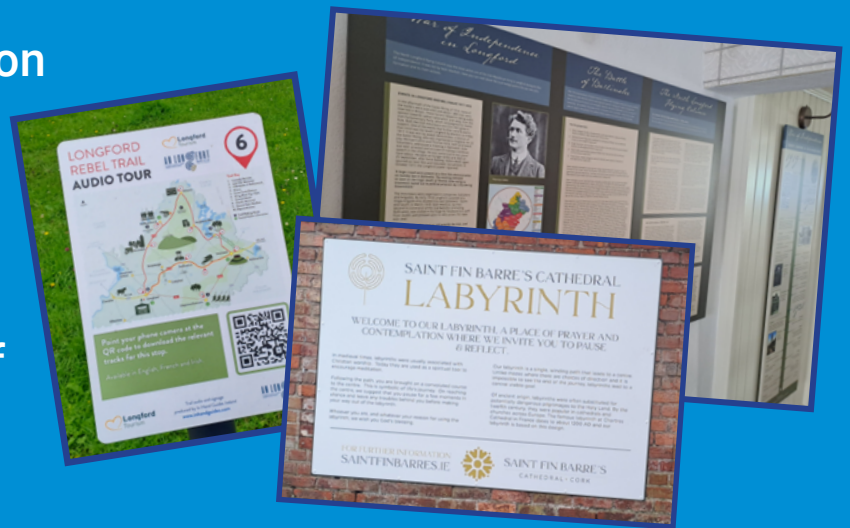

INTERPRETATION SERVICES

Research for interpretation boards, audio content, video content

Design of interpretation boards, outdoor signage and QR digital delivery of content